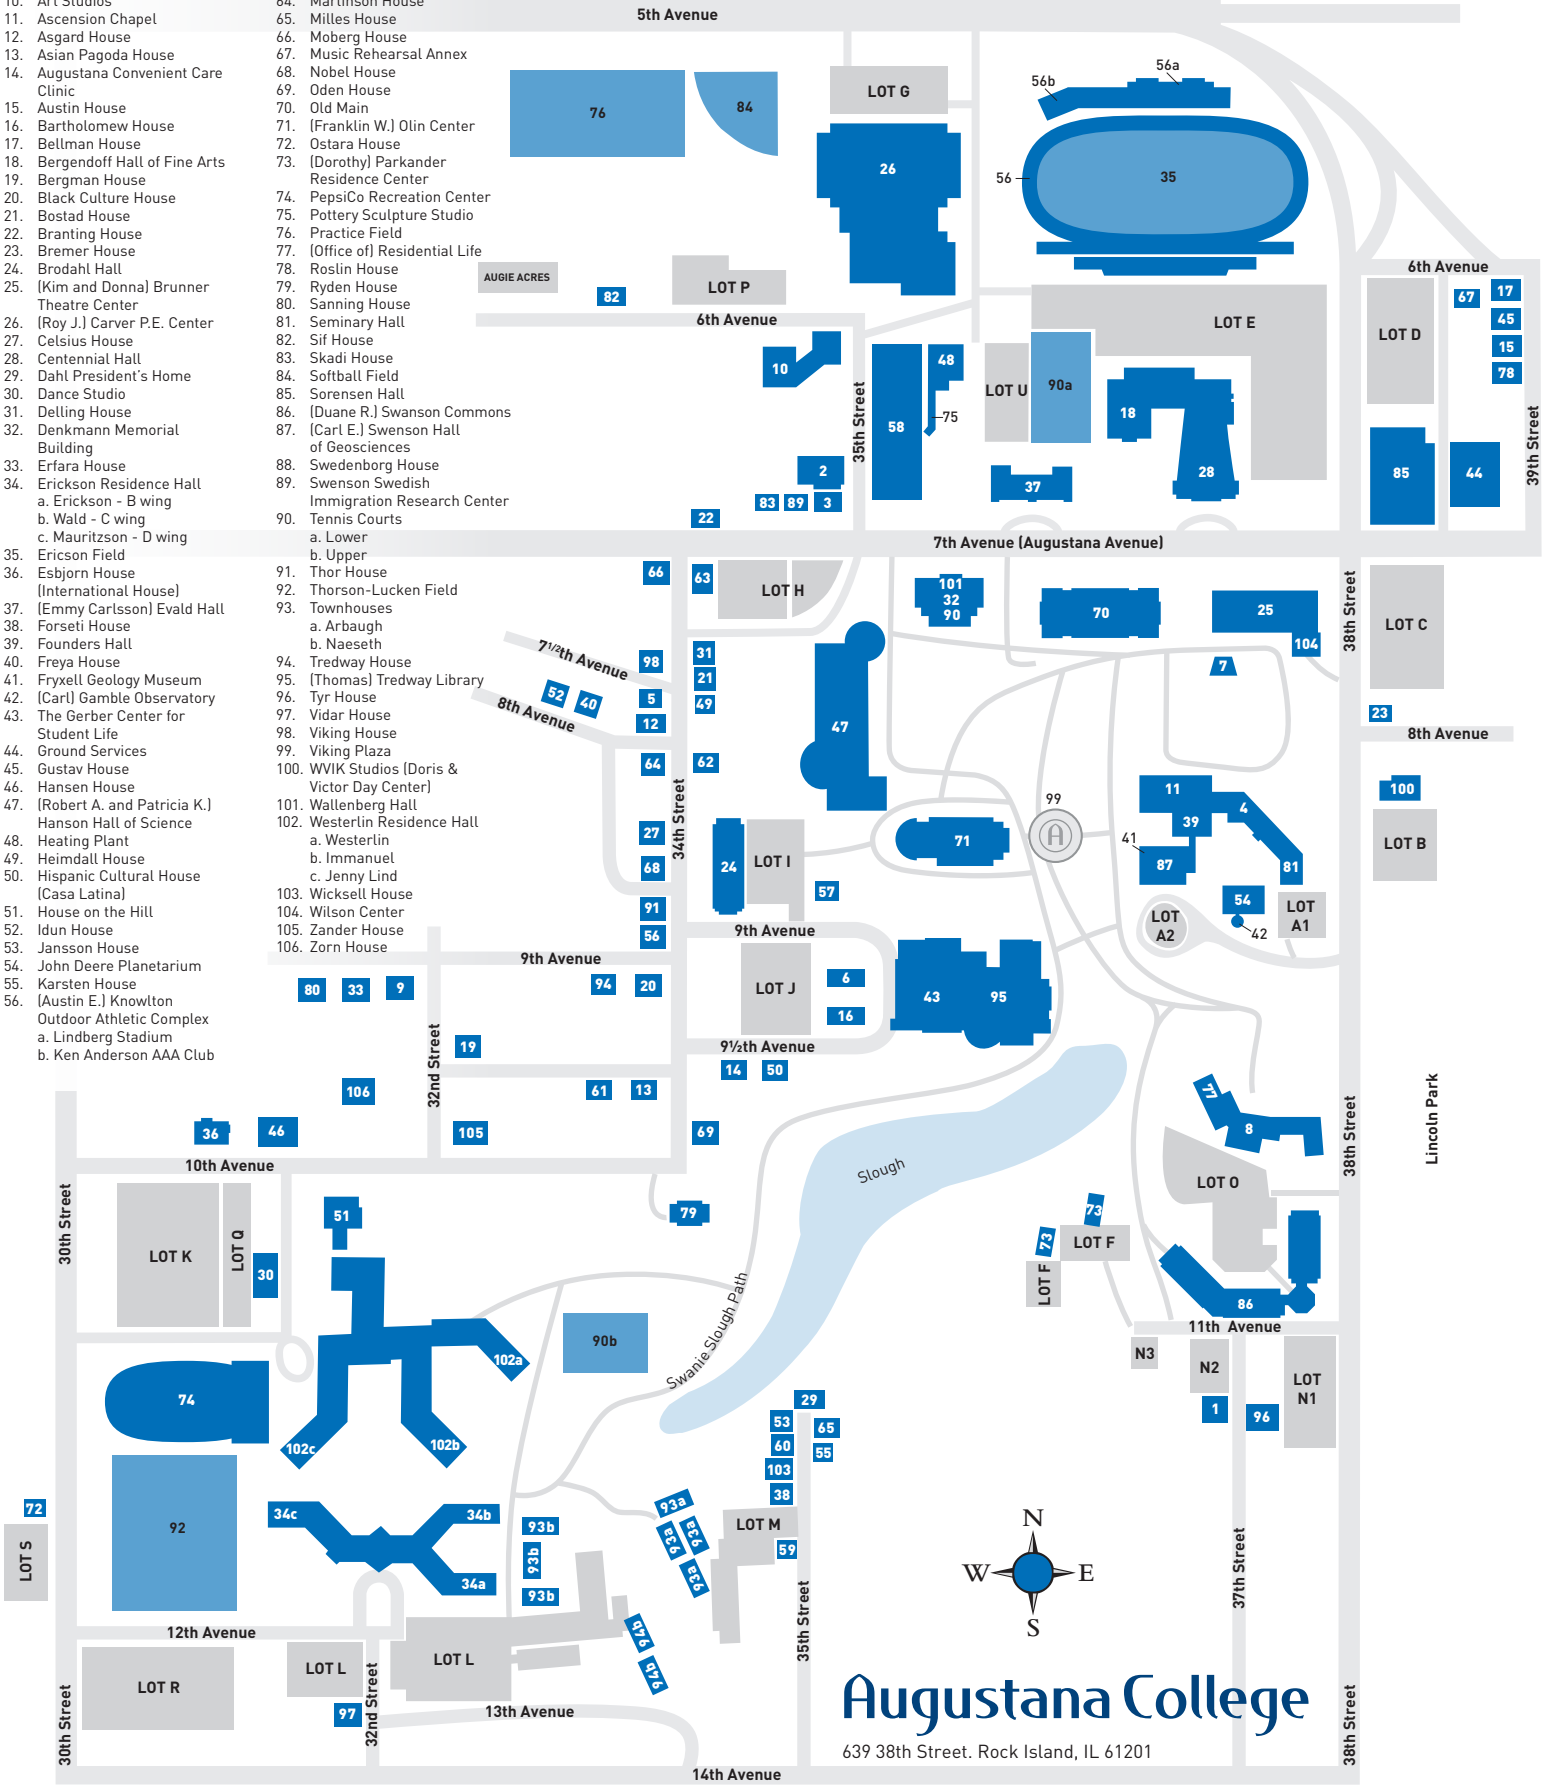

57. Levander House
58. [Peter J.] Lindberg, M.D., Center for Health and Human Performance and Anne Greve Lund Natatorium
59. Lindgren House
60. Local Culture House
61. Loki House
62. Lundholm House
63. Lutheran House
64. Martinson House
65. Milles House
66. Moberg House
67. Music Rehearsal Annex
68. Nobel House
69. Oden House
70. Old Main
71. [Franklin W.] Olin Center
72. Ostara House
73. [Dorothy] Parkander Residence Center
74. PepsiCo Recreation Center
75. Pottery Sculpture Studio
76. Practice Field
77. [Office of] Residential Life
78. Roslin House
79. Ryden House
80. Sanning House
81. Seminary Hall
82. Sif House
83. Skadi House
84. Softball Field
85. Sorensen Hall
86. [Duane R.] Swanson Commons
87. [Carl E.] Swenson Hall of Geosciences
88. Swedenborg House
89. Swenson Swedish Immigration Research Center
90. Tennis Courts
  - a. Lower
  - b. Upper
91. Thor House
92. Thorson-Lucken Field
93. Townhouses
  - a. Arbaugh
  - b. Naeseth
94. Tredway House
95. [Thomas] Tredway Library
96. Tyr House
97. Vidar House
98. Viking House
99. Viking Plaza
100. WVIK Studios [Doris & Victor Day Center]
101. Wallenberg Hall
102. Westerlin Residence Hall
  - a. Westerlin
  - b. Immanuel
  - c. Jenny Lind
103. Wicksell House
104. Wilson Center
105. Zander House
106. Zorn House

Augustana College

639 38th Street. Rock Island, IL 61201